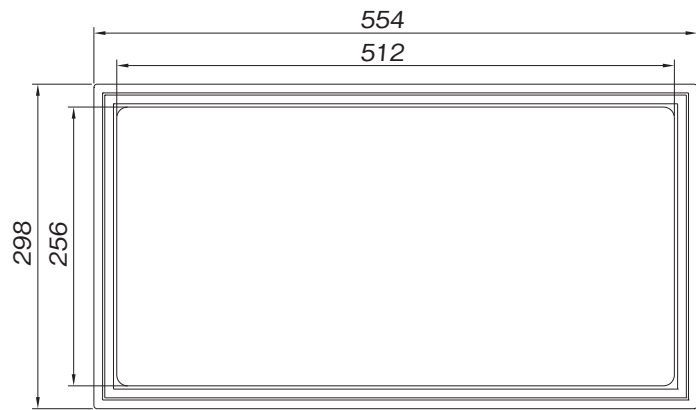

TOP/BOTTOM

FD4N

FRONT

L/R SIDE

BACK